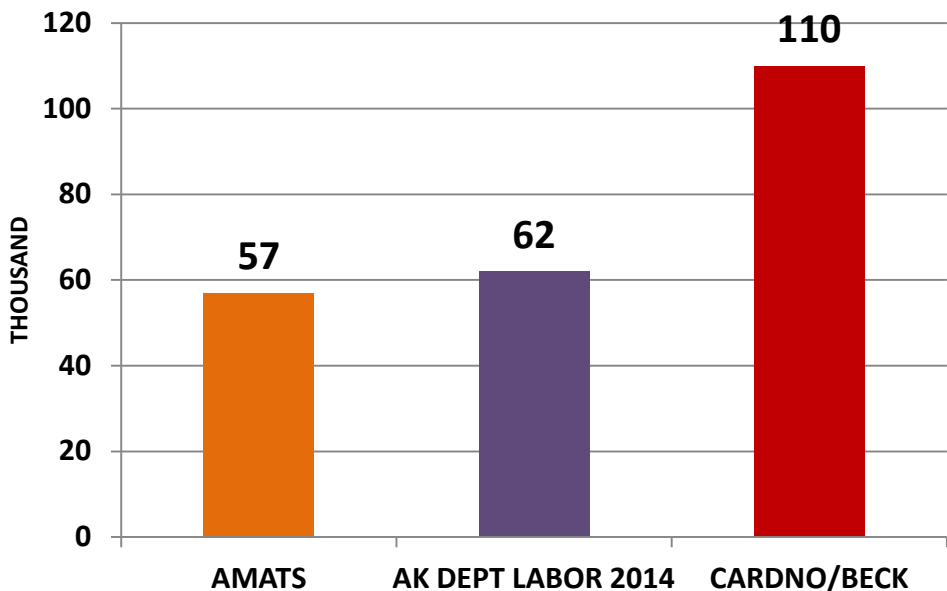

Matsu Population: Projected Growth 2014-2040

MATSU BOROUGH POPULATION PROJECTIONS